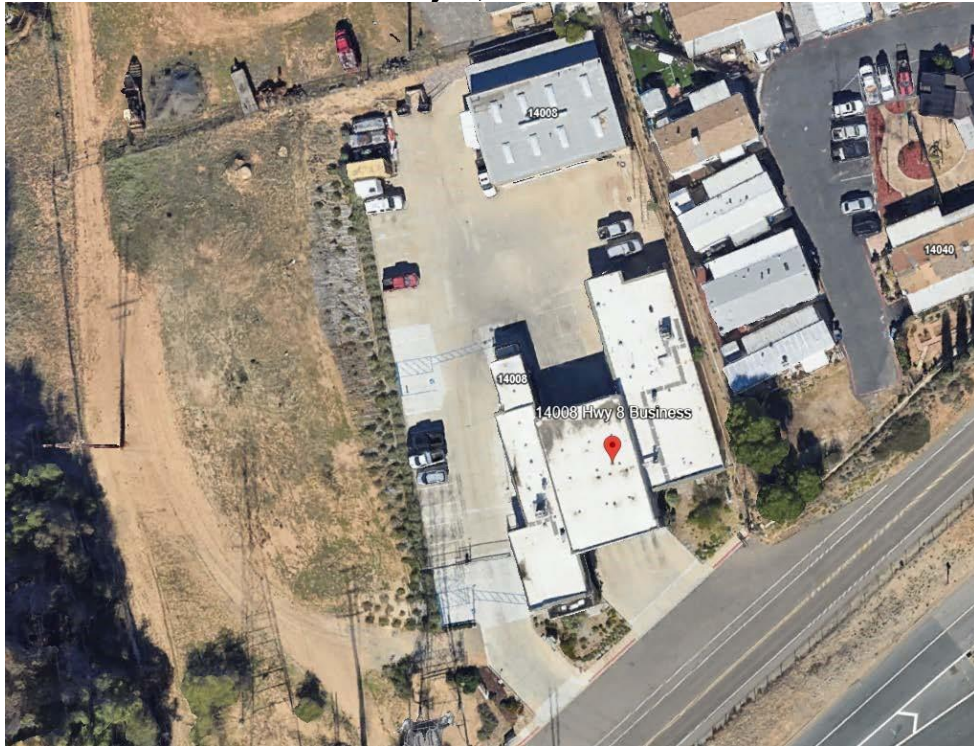

**Attachment A**  
**Station 3 Shop & Shed**  
**14008 Hwy 8 Business**  
**El Cajon, CA 92021**

**Shed/Carport (68'9"x18')**

**Shop (72'x46'4")**